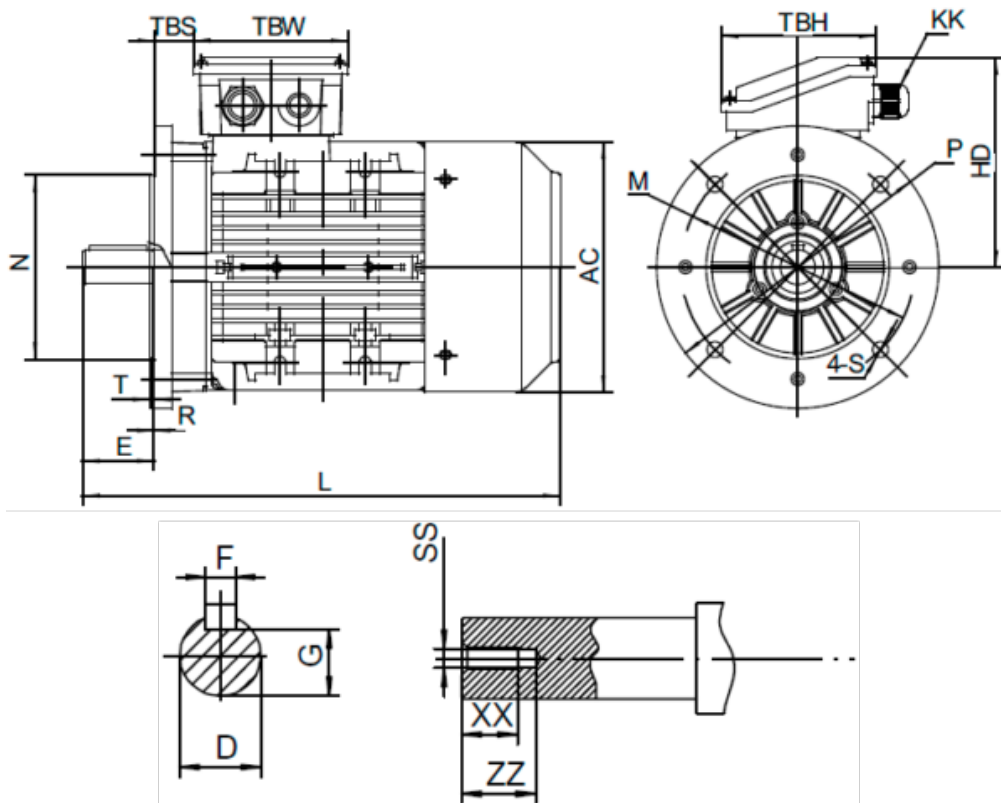

Data Sheet

Article number: 25180040021440

Description: Kleedrive T3A 112M-2 4.0kw 2800 rpm UL/CSA
3x230/400V 50 HZ IP55 B5 Eff=88,1%

Measures

AA = 224	L = 397	TBH = 118
AC = Ø220	M = Ø215	TBS = 33
AD = 283	N = Ø180	TBW = 118
D = Ø28	P = Ø250	XX = 22
E = 60	R = 0	ZZ = 30
F = 8	S = Ø15	
G = 24	SS = M10	
HD = 171	T = 4	